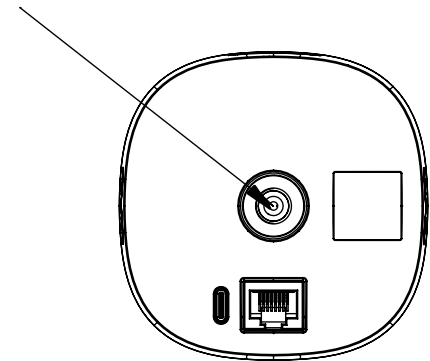

FEATURES

IMAGE SENSOR	SECURITY	TEMPERATURE
2MP	Trusted Platform Module (TPM 2.0)	Operating: 0°C to +40°C
IMAGE SENSOR SIZE FORMAT	Factory installed certificates	Storage: -40°C to +60°C
1/2.7"	No default passwords	PHYSICAL CHARACTERISTICS
LENS	Mandatory access authentication	Dimensions: With Ball joint mount: 80 x 80 x 96 mm, 202 g
Focal length: 3.3 mm	HTTPS/TLS encryption	Camera: 80 x 80 x 38 mm, 142 g
Aperture: f/1.1	NETWORK PROTOCOLS	EMC
Fixed focus	IPv4, HTTPS, TLS, DNS, mDNS, DNS-SD, NTP, RTSP, RTP, RTCP, ICMP, DHCP, ARP	EN 55032
NIGHT VISION	Streaming: RTP/UDP, RTP/RTSP/HTTPS/TCP	2014/53/EU
Color night vision	POWER SOURCE	BS EN 55032
Adaptive white light	PoE 802.3af or USB-C 1.5A	SI 2017/1206
MINIMUM ILLUMINATION IN COLOR MODE	POWER CONSUMPTION	AS/NZS CISPR 32
<0.1lux	Typical: 3.5W	FCC Part 15B
FIELD OF VIEW	Max: 6W	ICES-003 Issue 6
110° horizontal	STORAGE	SAFETY
58° vertical	MicroSD	EN 62368
MAXIMUM RESOLUTION & FRAME RATE	SDXC High Speed	UL 62368
1920x1080, 30fps	CONNECTION	LVD
DYNAMIC RANGE	802.3u 10/100 Ethernet	
Multi-exposure line-based HDR	USB-C for preview and setup	
VIDEO COMPRESSION	WIRELESS CONNECTION	
H.264	Wi-Fi 5 (IEEE 802.11a/b/g/n/ac)	
Motion JPEG	Bluetooth 5.0	
AUDIO	INSTALLATION AID	
Microphone	Suitable for ceiling and wall mount screws and wall plugs included ¼"-20	
Audio classification	UNC Standardized camera mount thread	
TEMPERATURE	Compatible with Ava Drop Ceiling Mount	
Typical Accuracy ±2.5°C (±4.5°F)	ADJUSTMENT RANGE	
RELATIVE HUMIDITY	Pan	
Typical Accuracy ±5%	Tilt	
	Roll	

TECHNICAL DRAWINGS

Camera Housing

Front view

Side view

Rear view

Threaded insert
1/4 in -20 UNC ∇ 5 mm [0.23 in]

Ball Joint Mount

Rear view

Front view

Lock screw
Drive type Hex 2.5mm

Side view

ORDERING INFORMATION

AVIGILON AVA FLEX

PRODUCT ID	RETENTION	COLOR	DEPLOYMENT
FLEX-2MP-7	7 days*	White	Alta Aware Cloud

*30 days cloud storage

ACCESSORIES